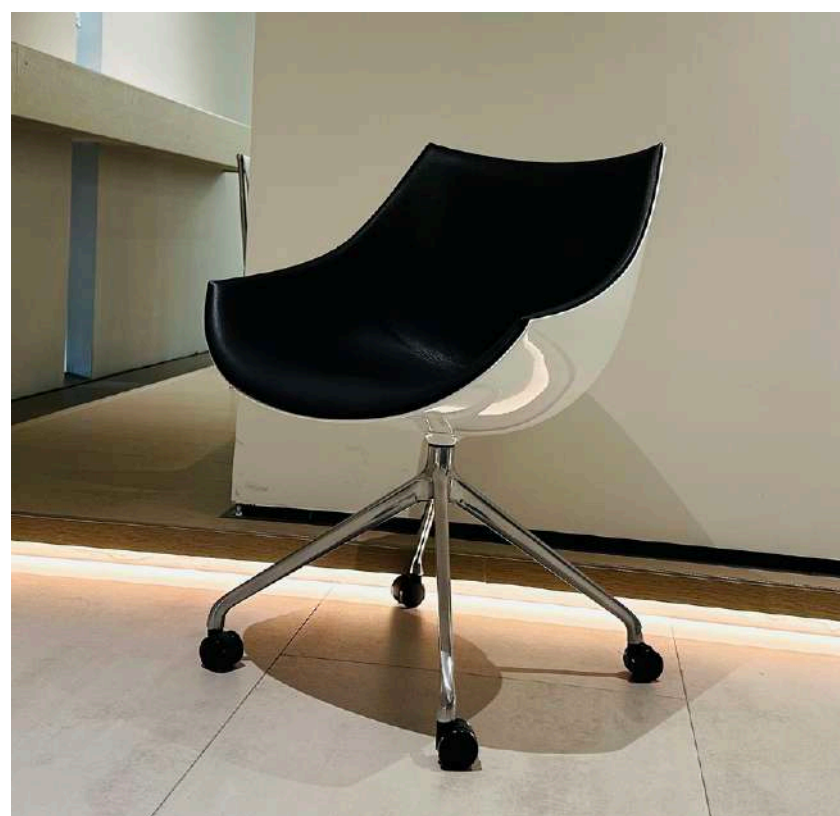

型号: YJ-147 吧椅

型号: YJ-147#

型号: YJ-147A#

Collocation

Designed by Wayan

The shape of the product is simple, the curve is smooth. Inspiration is permeated from decent; rarity is deposited in the nature. The design is fashion leading, unique, displaying the personality. Art and function bring out the best in each other. It brings comfort and enjoyment for you, at the same time being a pleasing artistic rarity to both heart and eyes.