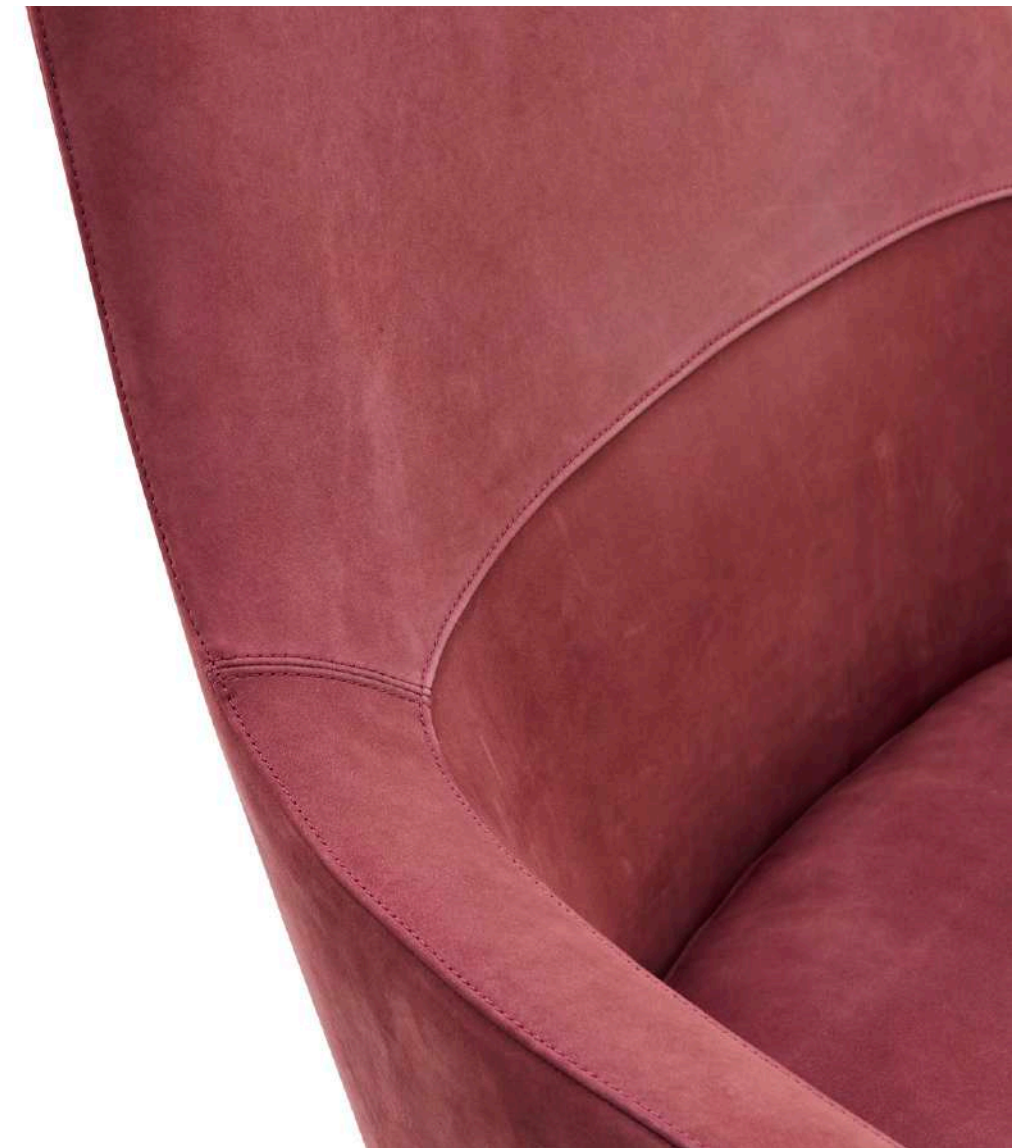

The shape of the product is simple, the curve is smooth. Inspiration is permeated from decent; rarity is deposited in the nature. The design is fashion leading, unique, displaying the personality. Art and function bring out the best in each other. It brings comfort and enjoyment for you, at the same time being a pleasing artistic rarity to both heart and eyes.

型号: YJ-5315#